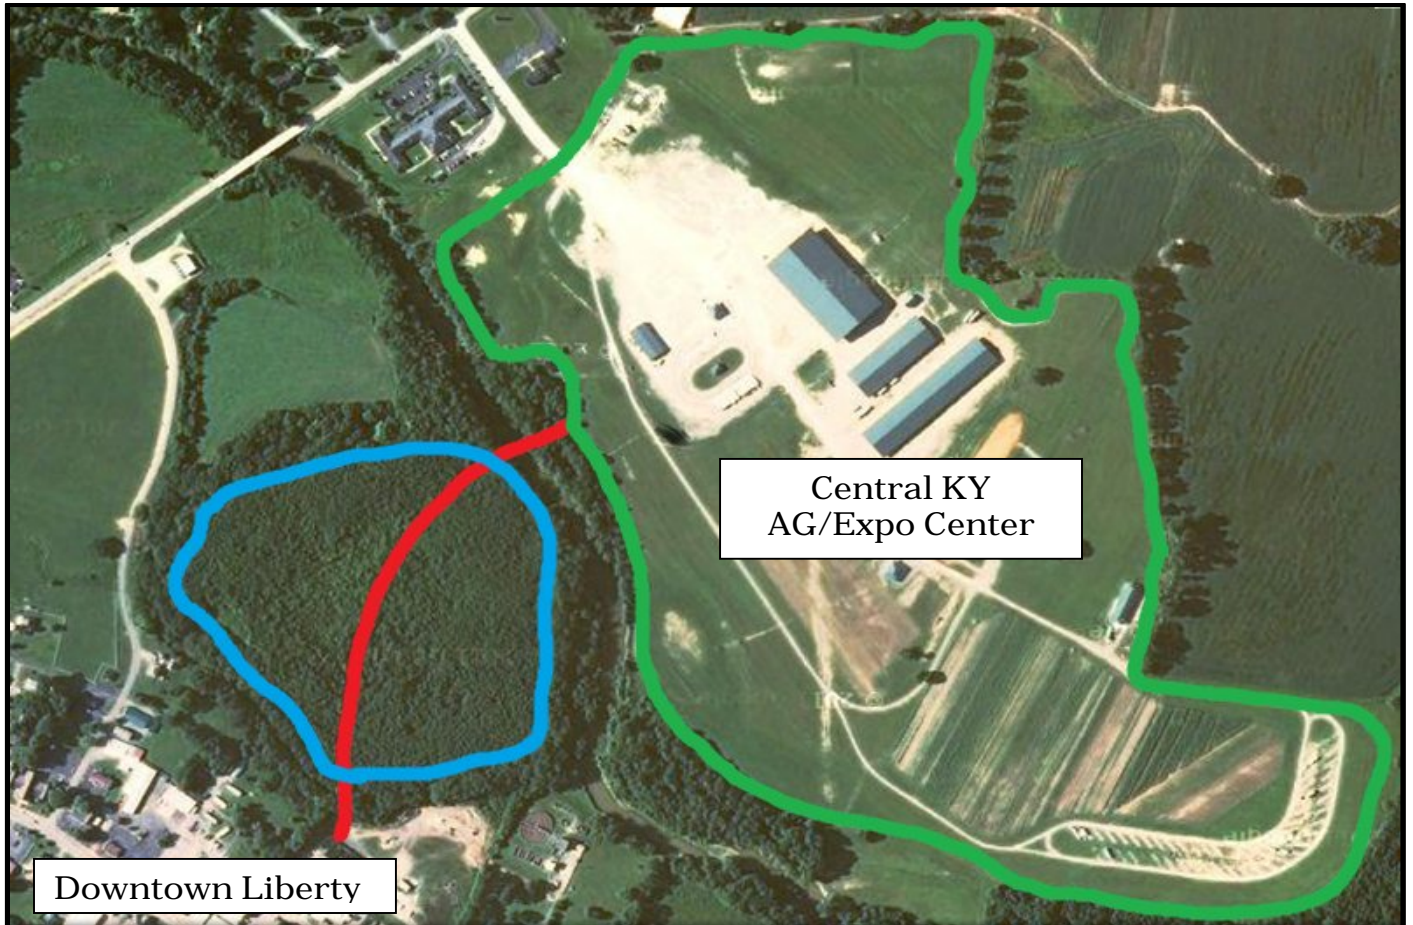

Liberty Crossing & AG/Expo Center Walking Trails

Trail Routes:

-  Liberty Crossing – 1,667 ft (0.3 miles)
-  Liberty Island Loop - 3,681 ft (0.7 miles)
-  AG/Expo Center Loop- 10,556 ft (2.0 miles)

Liberty Crossing